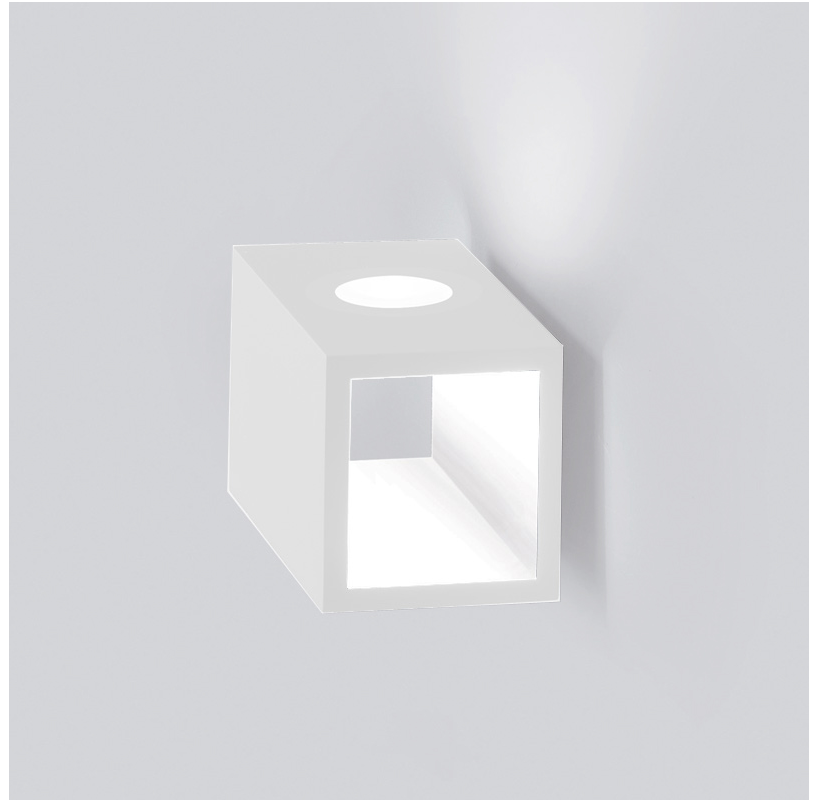

PROJECT	_____
TYPE	_____
SPECIFIER	_____
QUANTITY	_____
DATE	_____

CUBO SURFACE

D43006- _____ - _____
base number   Color   Finish
                         Temperature   Options

1. To build a product code in our configurator select the specify button on the base model # product page
2. To build a manual product code on this datasheet choose from the options listed below in blue font and add the suffix to the base model #

GENERAL

Series: Cubo
Brand: Icone
Division: Design
Mounting Type: Surface
Mounting Location: Wall
Subcategory: Ambient

PHYSICAL

Shape: Square
Length (mm): 110
Length (in): 4 ⁵/₁₆
Width (mm): 100
Width (in): 3 ¹⁵/₁₆
Height (mm): 110
Height (in): 4 ⁵/₁₆
Light Distribution: Direct / Indirect
Fixture Finish: WHI / TWH / TSL / CGL / BGL
Fixture Material: Extruded Aluminum

ELECTRICAL

Lamp Type: LED
Total Output Wattage (W): 20
Dimming: Electronic Low Voltage Dimming
Input Voltage (V): 120Vac Direct Line

LED

Color Temperature (°K): 3000
Nominal Lumen (lm): 1400
CRI: >90 CRI
Lamp Life (hrs): 50000

OPTICAL

RATINGS AND CERTIFICATIONS

Certified By: Certified for North American Standards
IP rating: IP20