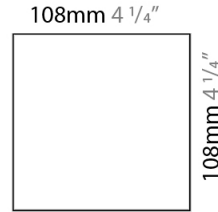

PROJECT	_____
TYPE	_____
SPECIFIER	_____
QUANTITY	_____
DATE	_____

CUBO SURFACE

D43006- _____ - _____
base number   Color   Finish
                         Temperature   Options

1. To build a product code in our configurator select the specify button on the base model # product page
2. To build a manual product code on this datasheet choose from the options listed below in blue font and add the suffix to the base model #

GENERAL

Series: Cubo
Brand: Icone
Division: Design
Mounting Type: Surface
Mounting Location: Wall
Subcategory: Ambient

PHYSICAL

Shape: Square
Length (mm): 110
Length (in): 4 ⁵/₁₆
Width (mm): 100
Width (in): 3 ¹⁵/₁₆
Height (mm): 110
Height (in): 4 ⁵/₁₆
Light Distribution: Direct / Indirect
Fixture Finish: WHI / TWH / TSL / CGL / BGL
Fixture Material: Extruded Aluminum

ELECTRICAL

Lamp Type: LED
Total Output Wattage (W): 20
Dimming: Electronic Low Voltage Dimming
Input Voltage (V): 120Vac Direct Line

LED

Color Temperature (°K): 3000
Nominal Lumen (lm): 1400
CRI: >90 CRI
Lamp Life (hrs): 50000

OPTICAL

RATINGS AND CERTIFICATIONS

Certified By: Certified for North American Standards
IP rating: IP20

J-Box Cover Plate included